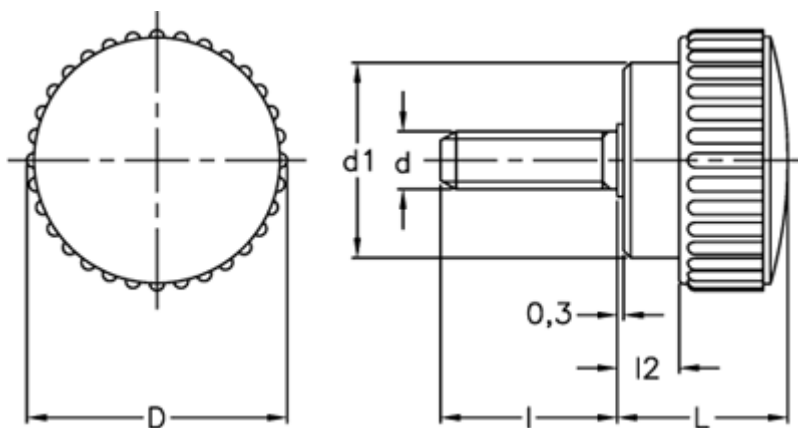

Data Sheet

Article number: 2302002131

Description: E+G Knurled grip knob
B.193/15 p-M5x10

Measures

D	=	15
d1	=	11
d 6g	=	M5
l	=	10
L	=	11
l2	=	2